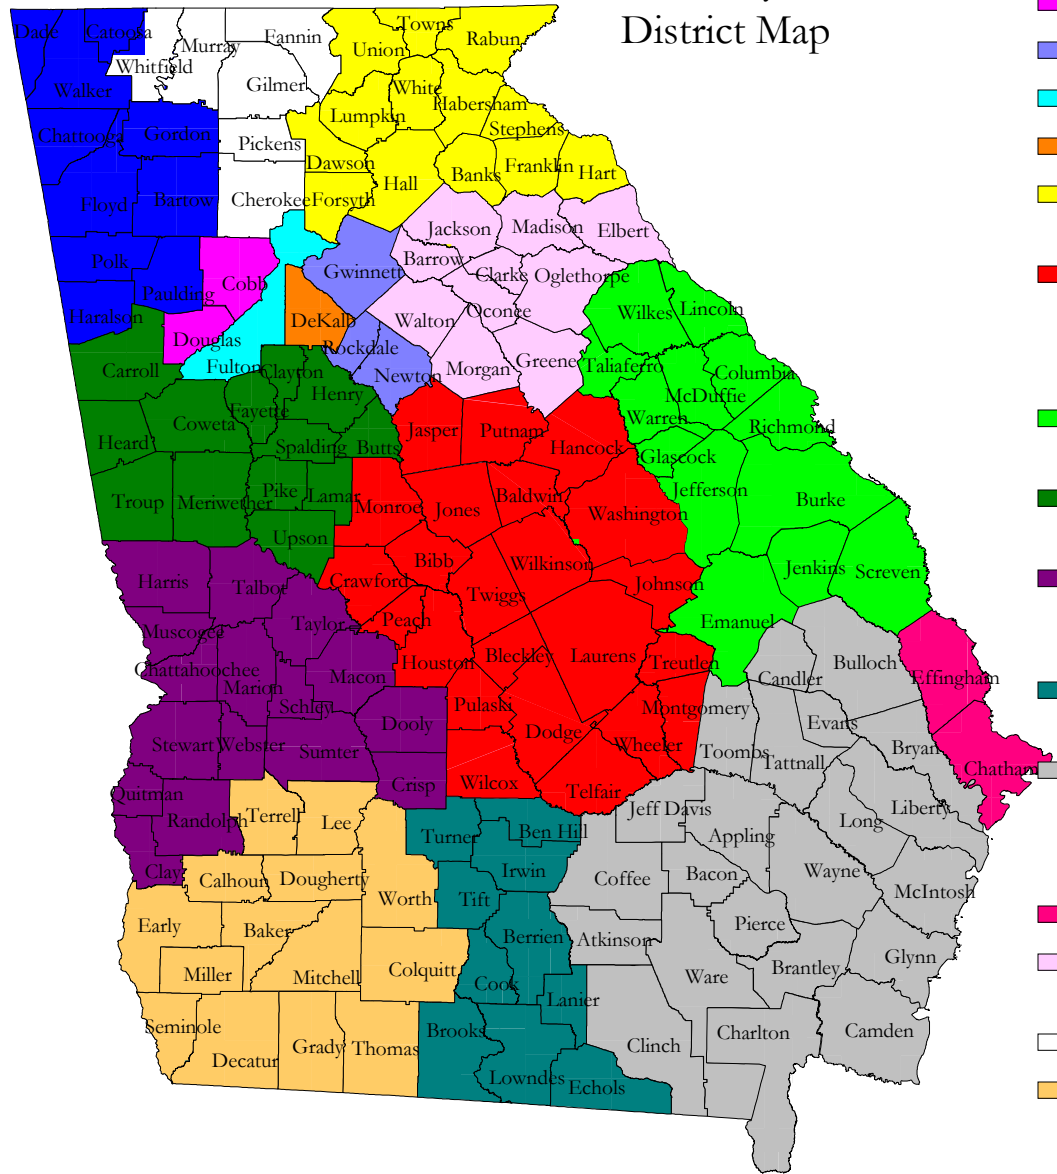

Georgia Chapter American Academy of Pediatrics District Map

- **1 - (1-1)** Bartow, Catoosa, Chattooga, Dade, Floyd, Gordon, Haralson, Paulding, Polk, Walker
- **2 - (3-1)** Cobb, Douglas
- **3 - (3-4)** Gwinnett, Newton, Rockdale
- **4 - (3-2)** Fulton
- **5 - (3-5)** DeKalb
- **6 - (2)** Banks, Dawson, Forsyth, Franklin, Habersham, Hall, Hart, Lumpkin, Rabun, Stephens, Towns, Union, White
- **7 - (5-1)** Bleckley, Dodge, Johnson, Laurens, Montgomery, Pulaski, Telfair, Treutlen, Wheeler, Wilcox **(5-2)** Baldwin, Bibb Crawford, Hancock, Houston, Jasper, Jones, Monroe, Peach, Putnam, Twiggs, Washington, Wilkinson
- **8 - (6)** Burke, Columbia, Emanuel, Glascock, Jefferson, Jenkins, Lincoln, McDuffie, Richmond, Screven, Taliaferro, Warren, Wilkes
- **9 - (3-3)** Clayton **(4)** Butts, Carroll, Coweta, Fayette, Heard, Henry, Lamar, Meriwether, Pike, Spalding, Troup, Upson
- **10 - (7)** Chattahoochee, Clay, Crisp, Dooley, Harris, Macon, Marion, Muscogee, Quitman, Randolph, Schley, Stewart, Sumter, Talbot, Taylor, Webster
- **11 - (8-1)** Ben Hill, Berrien, Brooks, Cook, Echols, Irwin, Lanier, Lowdes, Tift, Turner
- **12 - (9-2)** Appling, Atkinson, Bacon, Brantley, Bulloch, Candler, Charlton, Clinch, Coffee, Evans, Jeff Davis, Pierce, Tattnall, Toombs, Ware, Wayne **(9-1 Partial)** Bryan, Camden, Glynn, Liberty, Long, McIntosh
- **13 - (9-1 Partial)** Chatham, Effingham
- **14 - (10)** Barrow, Clarke, Elbert, Greene, Jackson, Madison, Morgan, Oconee, Oglethorpe, Walton
- **15 - (1-2)** Cherokee, Fannin, Gilmer, Murray, Pickens, Whitfield
- **16 - (8-2)** Baker, Calhoun, Colquitt, Decatur, Dougherty, Early, Grady, Lee, Miller, Mitchell, Seminole, Terrell, Thomas, Worth